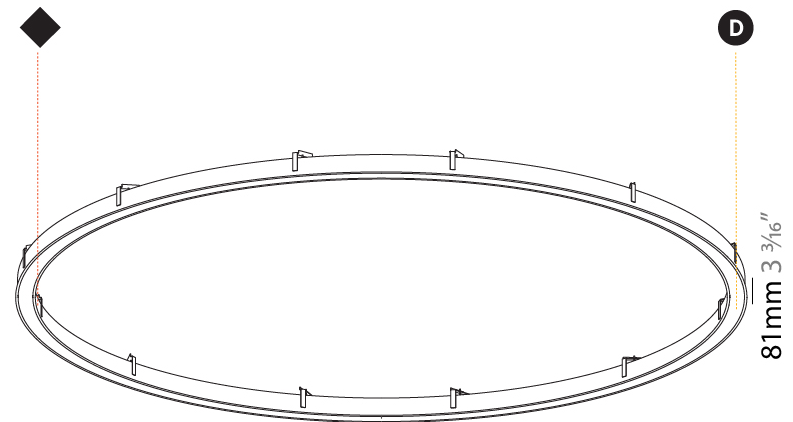

GENERAL

Series: Glorious
 Subseries: Glorious Slim
 Brand: Prolicht
 Division: Architectural
 Mounting Type: Recessed
 Mounting Location: Ceiling
 Subcategory: Ambient

PHYSICAL

Shape: Round
 Diameter (mm): 5216
 Diameter (in): 205 ³/₈
 Height (mm): 81
 Height (in): 3 ³/₁₆
 Min. Recessing Depth (mm): 120
 Min. Recessing Depth (in): 4 ³/₄
 Light Distribution: Direct
 Weight (kg): 47.924
 Weight (lbs): 106.00
 Diffuser: PMMA - Opal or Micro-Prism
 Fixture Finish: SSR / BKV / CWI / CRY / HAB / UFT / ITA / RUA / FTG / MYG / LOD / PUS / FRO / FUP / KIA / POP / BLS / SPG / MEY / GOH / GUM / CHC / COM / ABZ / JAG / OBR / MOS / ROR
 Fixture Material: Aluminum
 Cut-out Measurements: 5207mm / 205" x 5063mm / 199 5/16"

Ø 5054mm 199"

Ø 5216mm 205 ³/₈ "

5207mm x 5063mm
205" x 199 ⁵/₁₆ "

120mm
4 ³/₄ "

10 - 30mm
³/₈" - 1 ³/₁₆ "

GLORIOUS COLOR FINISH CHART

PROJECT
TYPE
SPECIFIER
QUANTITY
DATE

Fixture Finish