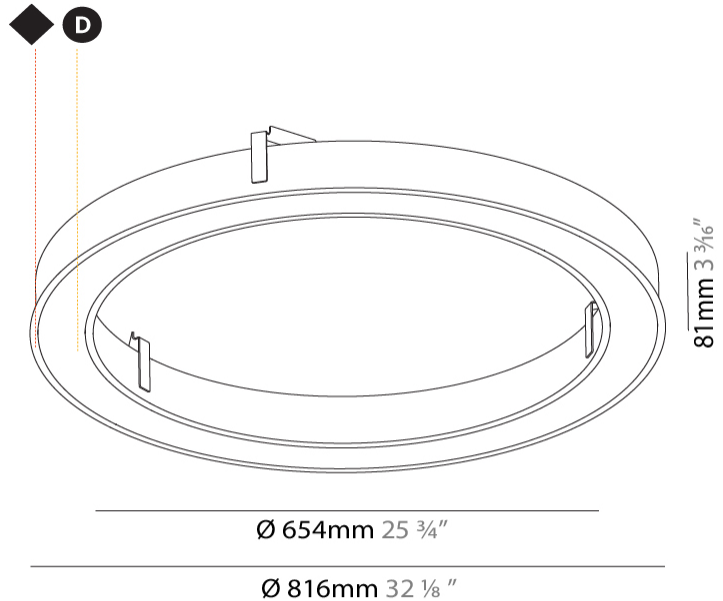

GENERAL

Series: Glorious
Subseries: Glorious Slim
Brand: Prolicht
Division: Architectural
Mounting Type: Recessed
Mounting Location: Ceiling
Subcategory: Ambient

PHYSICAL

Shape: Round
Diameter (mm): 816
Diameter (in): 32 1/8
Height (mm): 81
Height (in): 3 3/16
Min. Recessing Depth (mm): 120
Min. Recessing Depth (in): 4 3/4
Light Distribution: Direct
Weight (kg): 6.755
Weight (lbs): 14.89
Diffuser: PMMA - Opal or Micro-Prism
Fixture Finish: SSR / BKV / CWI / CRY / HAB / UFT / ITA / RUA / FTG / MYG / LOD / PUS / FRO / FUP / KIA / POP / BLS / SPG / MEY / GOH / GUM / CHC / COM / ABZ / JAG / OBR / MOS / ROR
Fixture Material: Aluminum
Cut-out Measurements: 807mm / 31 3/4" x 663mm / 26 1/8"

807mm x 663mm
31 3/4" x 26 1/8"

120mm
4 3/4"

10 - 30mm
3/8" - 1 3/16"

PROJECT
TYPE
SPECIFIER
QUANTITY
DATE

GLORIOUS SLIM RECESSED

A35443-

base number	LED Dimming	Color Temperature	Finishes (Diamond)	Diffuser Options
-------------	----------------	----------------------	-----------------------	---------------------

GENERAL

Series: Glorious
Subseries: Glorious Slim
Brand: Prolicht
Division: Architectural
Mounting Type: Recessed
Mounting Location: Ceiling
Subcategory: Ambient

PHYSICAL

Shape: Round
Diameter (mm): 1566
Diameter (in): 61 ⁵ / ₈
Height (mm): 81
Height (in): 3 ³ / ₁₆
Min. Recessing Depth (mm): 120
Min. Recessing Depth (in): 4 ³ / ₄
Light Distribution: Direct
Weight (kg): 14.042
Weight (lbs): 30.96
Diffuser: PMMA - Opal or Micro-Prism
Fixture Finish: SSR / BKV / CWI / CRY / HAB / UFT / ITA / RUA / FTG / MYG / LOD / PUS / FRO / FUP / KIA / POP / BLS / SPG / MEY / GOH / GUM / CHC / COM / ABZ / JAG / OBR / MOS / ROR
Fixture Material: Aluminum

Ø 5054mm 199"

Ø 5216mm 205 ³/₈ "

5207mm x 5063mm
205" x 199 ⁵/₁₆ "

120mm
4 ³/₄ "

10 - 30mm
³/₈" - 1 ³/₁₆ "

GLORIOUS COLOR FINISH CHART

PROJECT
TYPE
SPECIFIER
QUANTITY
DATE

Fixture Finish